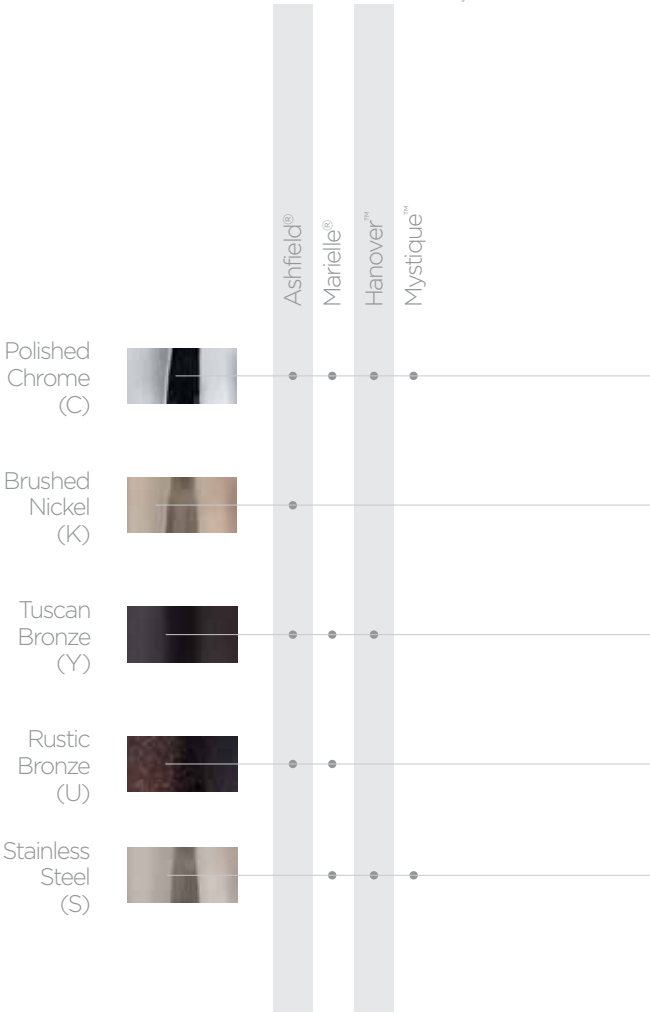

Available Finishes

Kitchen/Bar

Last letter of item code designates finish.