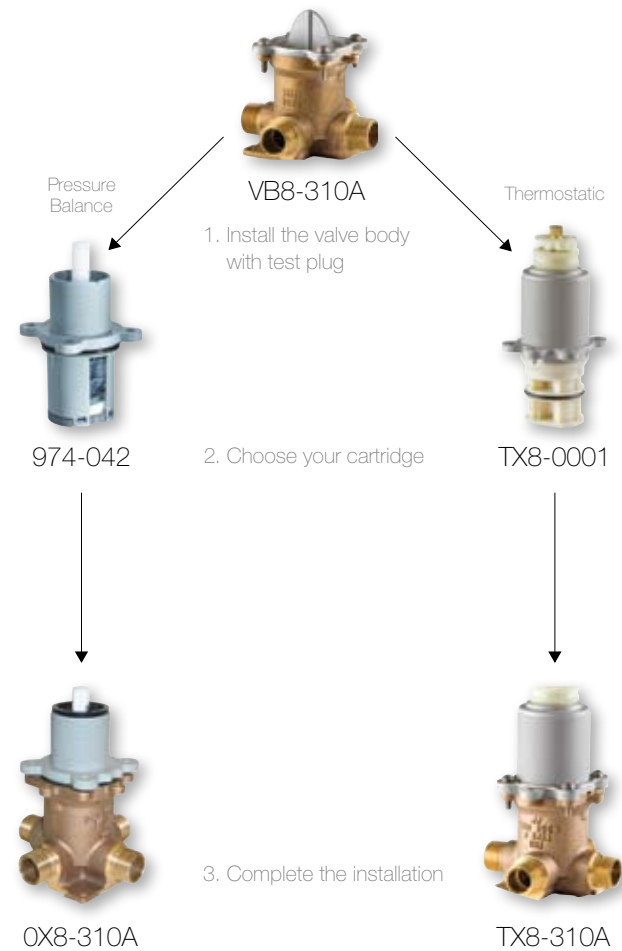

½" TX8 THERMOSTATIC SHOWER SYSTEM

REMODEL

If you have any standard Price Pfister shower, you can simply upgrade to a Thermostatic Shower without going behind the wall. Remodeling with functionality has never been easier.

NEW CONSTRUCTION

New configuration (VB8-310A) allows the customer to rough-in 1 valve body and select the standard pressure balance cartridge or upgrade to the new TX8 Thermostatic cartridge.

SHOWERHEADS