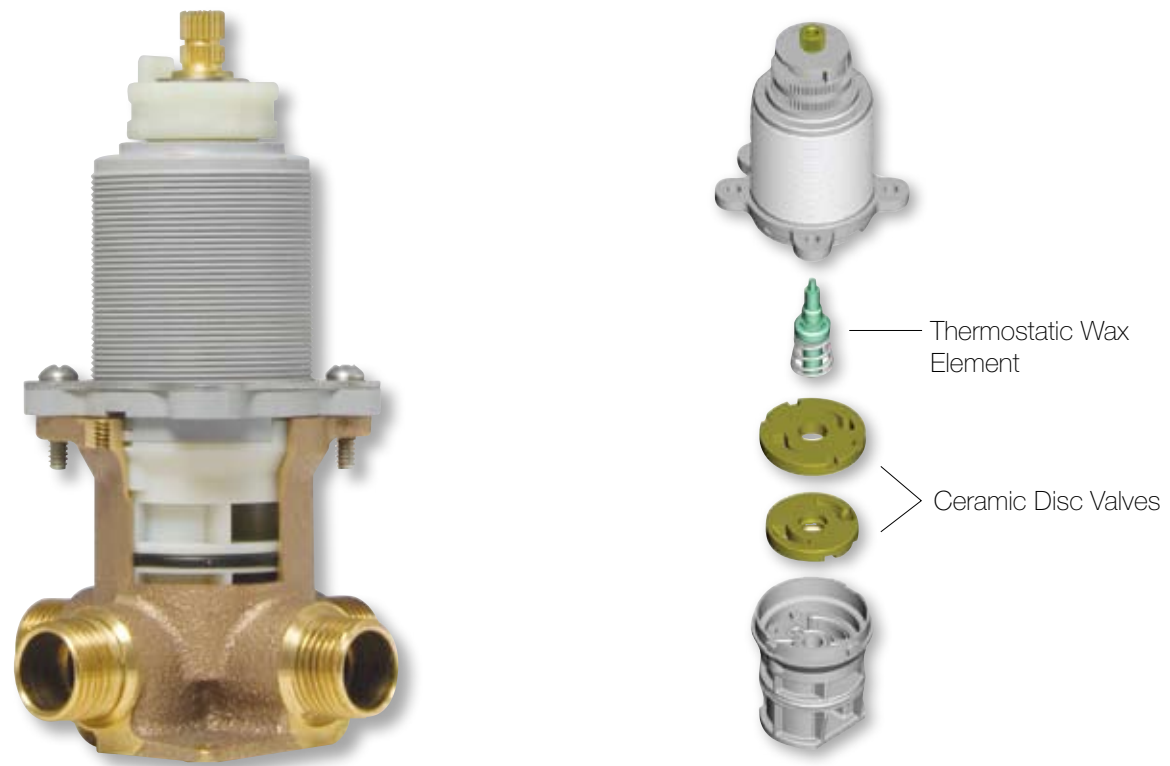

Polished Chrome Brushed Nickel Tuscan Bronze

BODY SPRAY
015-BDOC

BODY SPRAY INNOVATION

EASE OF INSTALLATION

- 1" Adjustability to guarantee a perfect installation

NO DIVERTER... NO PROBLEM

- Integrated ceramic disc valves eliminate the need for a separate diverter valve. Ceramic discs guarantee a lifetime of leak-free operation.

INCREASED FUNCTIONALITY

- Exceptional 16° rotation for superior coverage

VOLUME CONTROL

- Rotate the sprayhead to activate and control volume

ELIMINATES A SEPARATE DIVERTER

- A - Flow Regulator
- B - Passes through brass Ball Joint
- C - To Ceramic Disc
- D - Out through self cleaning Spray Nozzles

THERMOSTATIC VALVE TECHNOLOGY

PRECISION ENGINEERING

With the finely-machined thermostatic wax element combined with the reliability of ceramic disc valves, Price Pfister has designed the ultimate Thermostatic Shower Valve.

NEW CONSTRUCTION

New configuration (VB8-310A) allows the customer to rough-in 1 valve body and select the standard pressure balance cartridge or upgrade to the new TX8 Thermostatic cartridge.

SHOWERHEADS