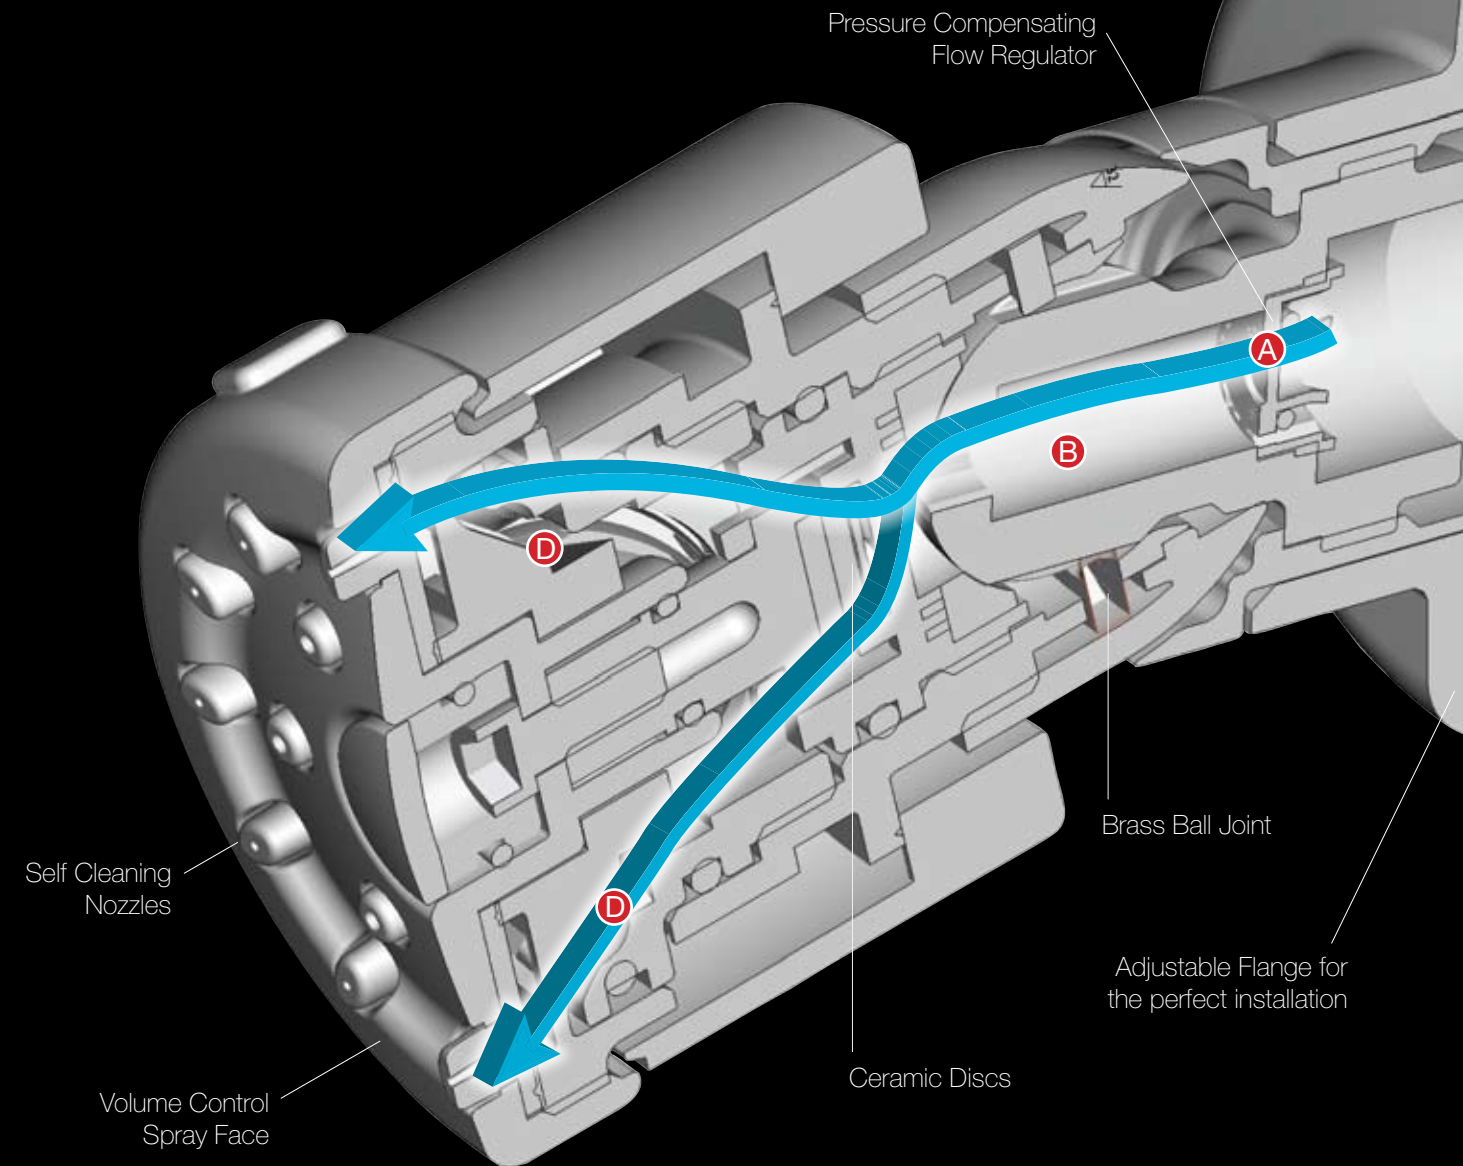

ADVANCED SHOWER TECHNOLOGY

- Body sprays, featuring integrated ceramic disc valving, offers volume control and on/off functionality (eliminating the need for a separate diverter valve)

INSTALLATION SAVINGS

Polished Chrome Brushed Nickel Tuscan Bronze

BODY SPRAY
015-BDOC

BODY SPRAY INNOVATION

EASE OF INSTALLATION

- 1" Adjustability to guarantee a perfect installation

NO DIVERTER... NO PROBLEM

- Integrated ceramic disc valves eliminate the need for a separate diverter valve. Ceramic discs guarantee a lifetime of leak-free operation.

INCREASED FUNCTIONALITY

- Exceptional 16° rotation for superior coverage

VOLUME CONTROL

- Rotate the sprayhead to activate and control volume

ELIMINATES A SEPARATE DIVERTER

- A - Flow Regulator
- B - Passes through brass Ball Joint
- C - To Ceramic Disc
- D - Out through self cleaning Spray Nozzles

THERMOSTATIC VALVE TECHNOLOGY

PRECISION ENGINEERING

With the finely-machined thermostatic wax element combined with the reliability of ceramic disc valves, Price Pfister has designed the ultimate Thermostatic Shower Valve.