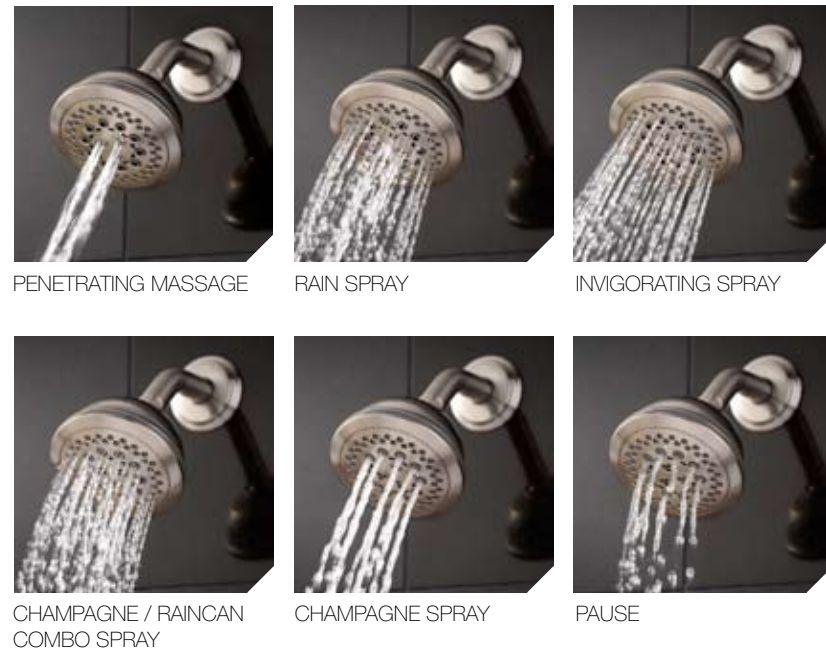

NEW CONSTRUCTION

New configuration (VB8-310A) allows the customer to rough-in 1 valve body and select the standard pressure balance cartridge or upgrade to the new TX8 Thermostatic cartridge.

SHOWERHEADS

Redefine your shower with the superior performance and quality of Price Pfister Showerheads. Experience the soothing sensation of a saturating raincan. Bring the essence of the spa home with the luxurious multi-function showerheads. Enjoy the gentle champagne spray, rejuvenate with a full invigorating spray, relax with a penetrating massage or take control of water flow with a new pause function.

MULTIFUNCTION SHOWER SPRAY PATTERNS

HANDHELD SHOWERS

Choose from any array of innovative options including adjustable slide bars, wallmount options and shower-arm mount configurations. These handhelds elegantly combine design, convenience & versatility to provide the perfect complement to any shower.